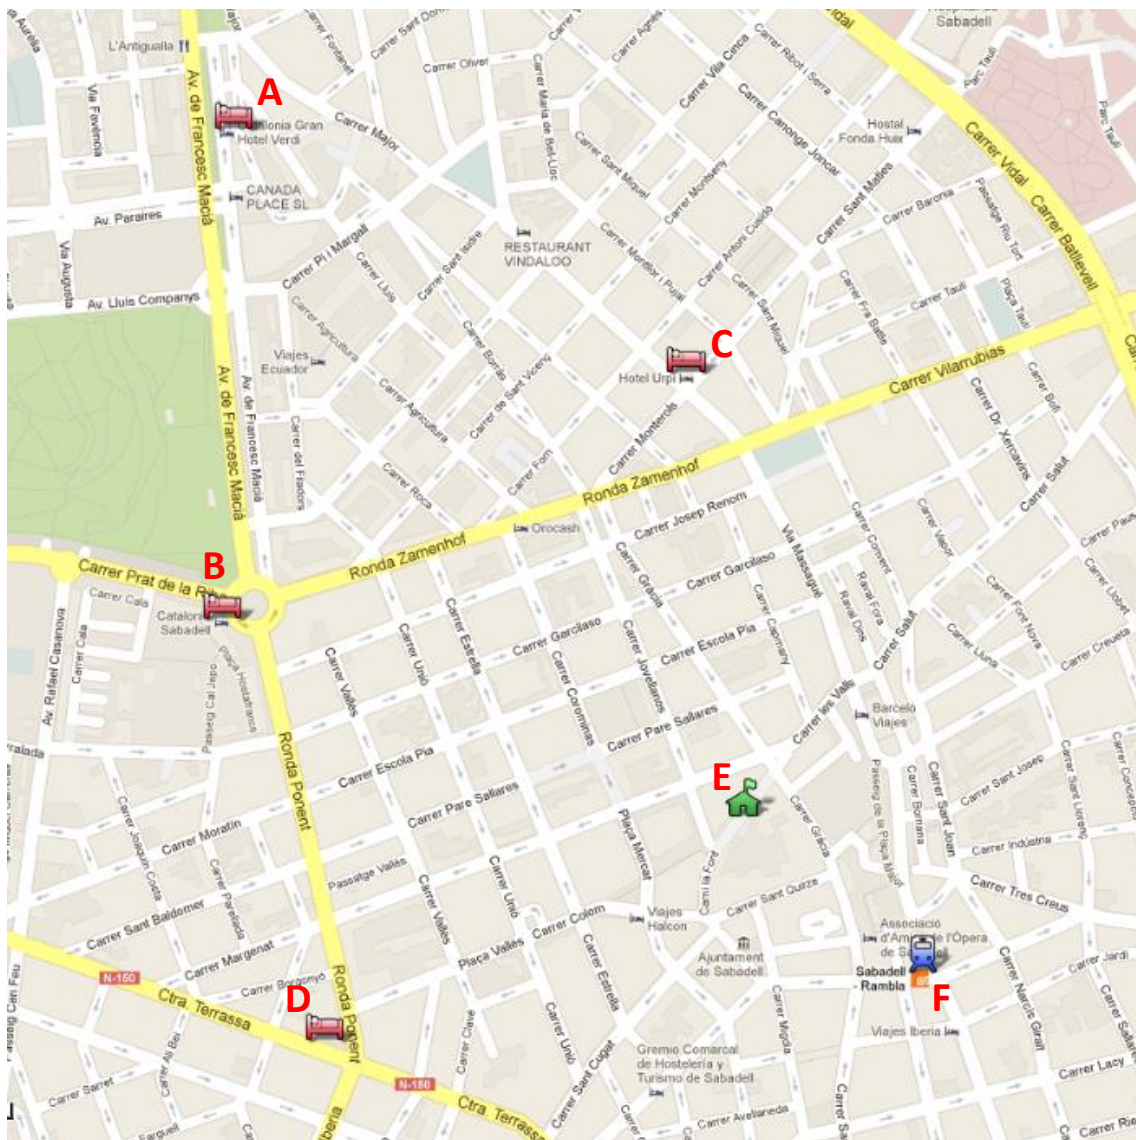

Hotels and Hostel in Sabadell, Barcelona (Spain)

These are the hotels and hostel near the course site (you will find a map below):

A. Catalonia Gran Hotel Verdi ****

Av. Francesc Macià, 62

08208 Sabadell, Barcelona (Spain)

<http://hostal-ric.com/>

Location map:

E. Premises of Sabadell of the Institut Català de Paleontologia Miquel Crusafont (ICP)
 C/ de l'Escola Industrial, 23
 08201 Sabadell, Barcelona (Spain)
 GPS Coordinates: Latitude 41.547346 (41° 32' 50.4459"N), Longitude 2.106325
 (2° 6' 22.7712"E)